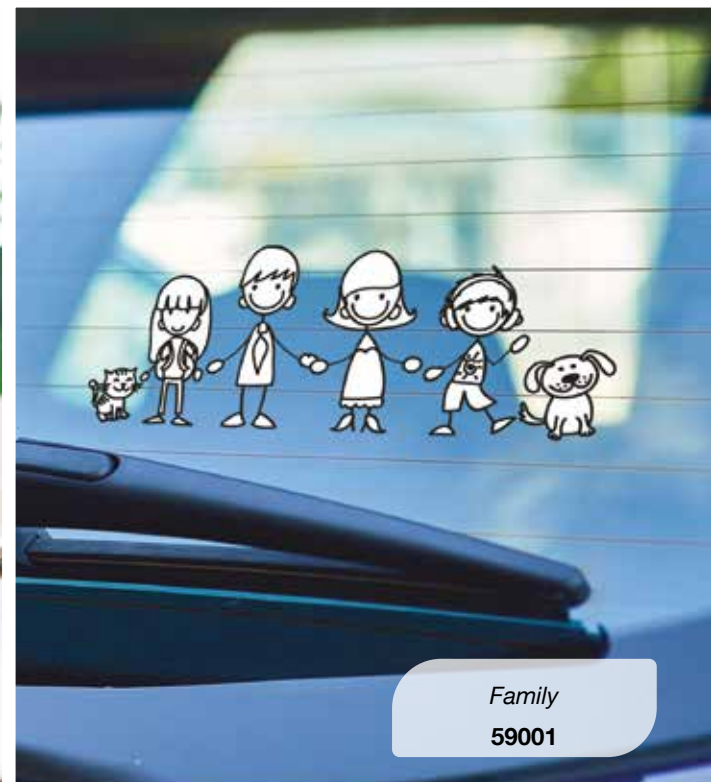

Colourful Butterflies
59455

Cat & Fish
59159

Magnolia
59155

XS size

1 sheet 15x26 cm
Pack 15,5x34 cm

WALL STICKERS

Self-Adhesive

New