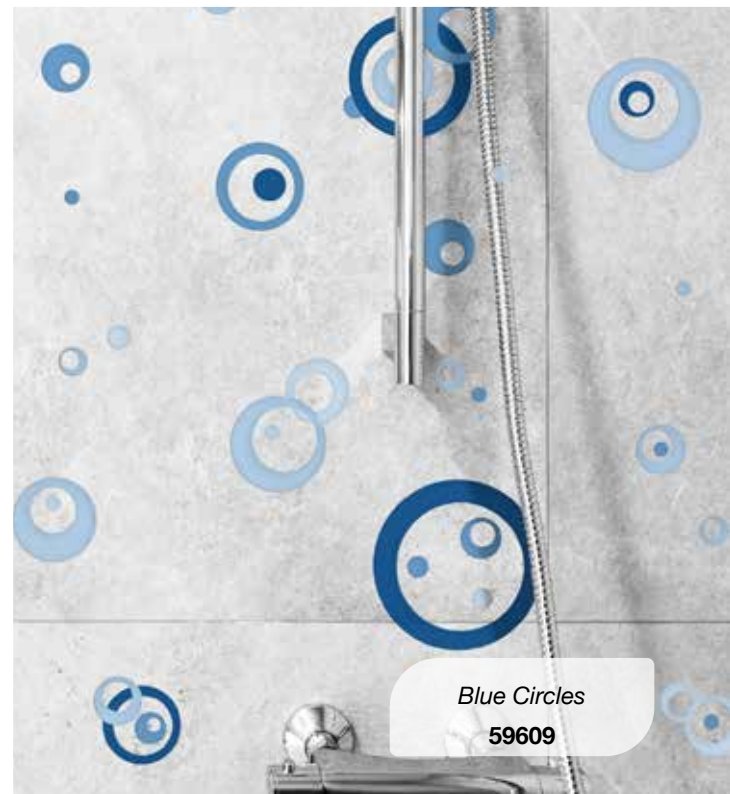

Colourful Fishes
59604

Sunflowers
59605

Ivy
59606

Roses
59608

Blue Circles
59609

Technical characteristics

WINDOW STICKERS

Static Cling

Our window and glasses decorations are visible on both sides and are washable and light-resistant.

Thanks to the window stickers, it is easy to jazz up windows, mirrors or even fridges or cars. They can also be used to add privacy or to highlight glazed areas for added safety. You will be able to apply the nice Window Decals to give a touch of color to the glass.

You can remove them at any time and reapply them as many times as you want without leaving marks or dirty!

M Size

2 sheets 31x31 cm

Pack: 31,5x34 cm

S Size

2 sheets 15x31 cm

Pack: 15,5x34 cm

Application