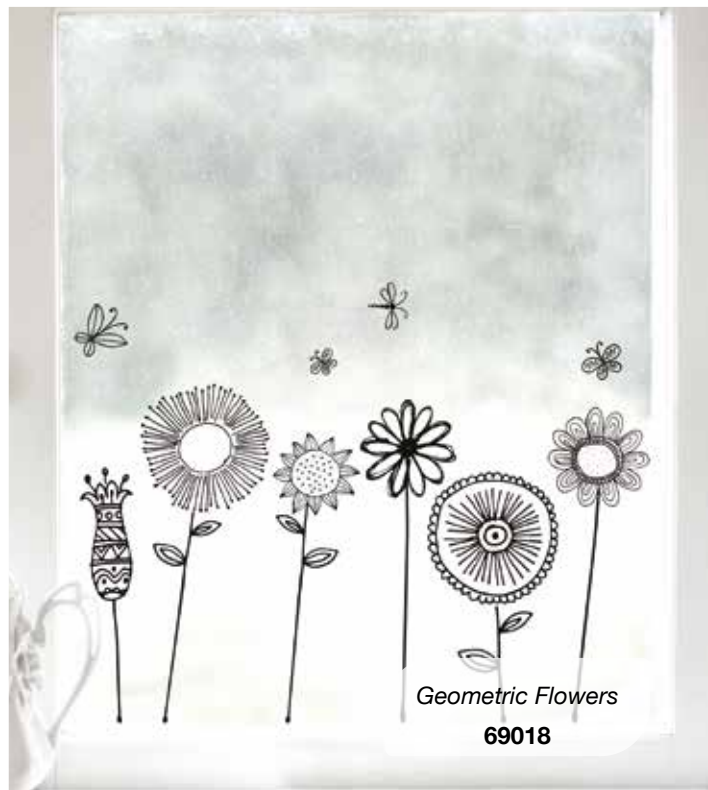

Peach Branch
69005

Geometric Flowers
69018