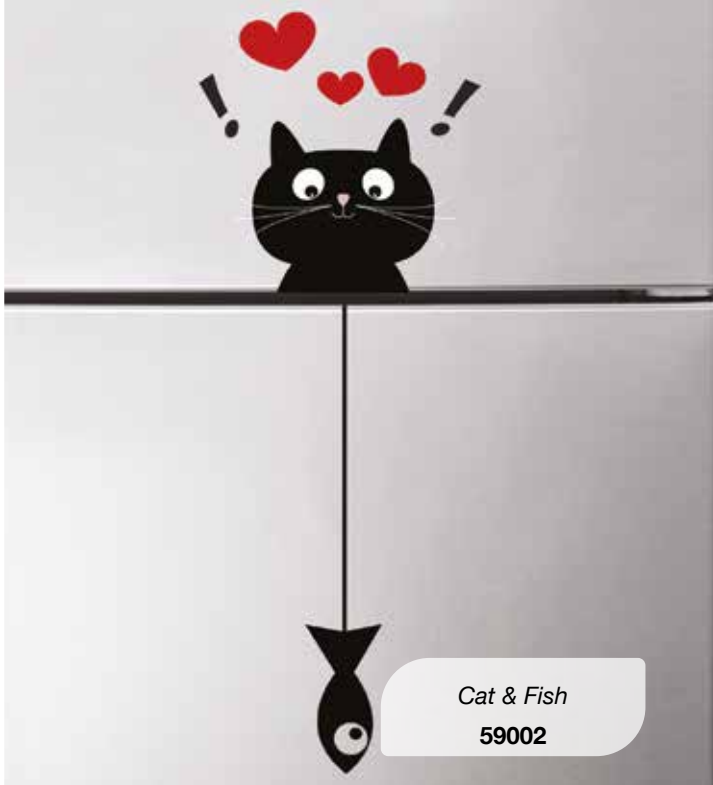

Colourful Butterflies
59455

Cat & Fish
59159

Magnolia
59155

XS size

1 sheet 15x26 cm
Pack 15,5x34 cm

WALL STICKERS

Self-Adhesive

New

WALL QUOTES

Self-Adhesive

DISPLAY - Wall Quotes
Size: H 149 x D 42 X W 53 cm

Add an accent to your walls and give a personal touch to your home. Pick your wall sticker message from our great range of quotes. Whether you want something funny, sweet, motivating, relaxing or energizing, we have the right quotes for you. Easy to apply and to remove, just peel and stick!