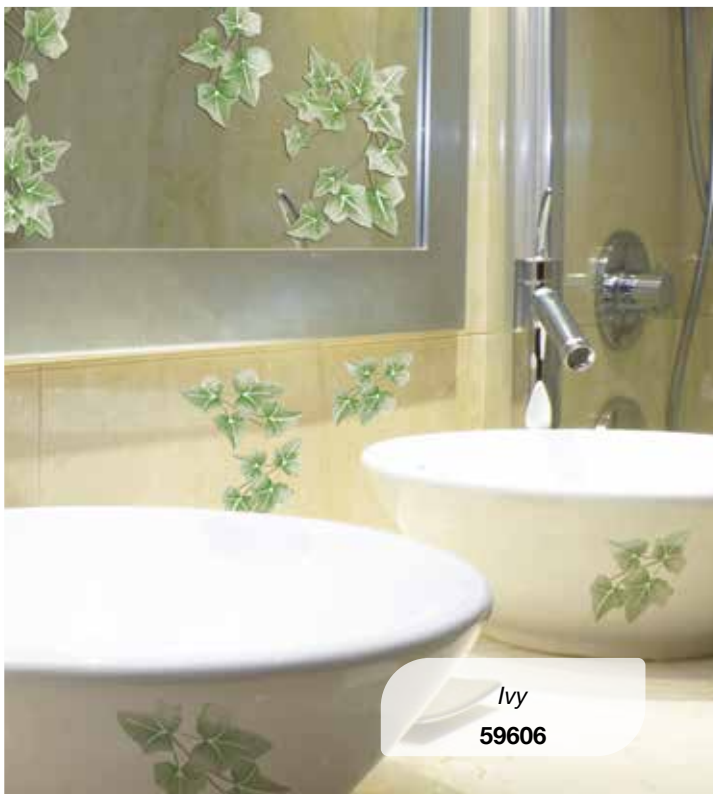

The Creative stickers are made of a special self-adhesive material, water and moisture resistant, wipeable with a regular detergent cleaner, easy to apply and remove without leaving traces of glue. These peculiar stickers distinguish themselves from ordinary decals due to their three-dimensional shapes, given by a special resin and for their resistance to soap and hot water wash.

S Size 15x31 cm

Pack: 15,5x34 cm

Application

S size

1 sheet 15x31 cm
Pack 15,5x34 cm

CREATIVE

Embossed Stickers

Colourful Butterflies
59602

Colourful Fishes
59604

Sunflowers
59605

Ivy
59606

Roses
59608

Blue Circles
59609

Technical characteristics

WINDOW STICKERS

Static Cling