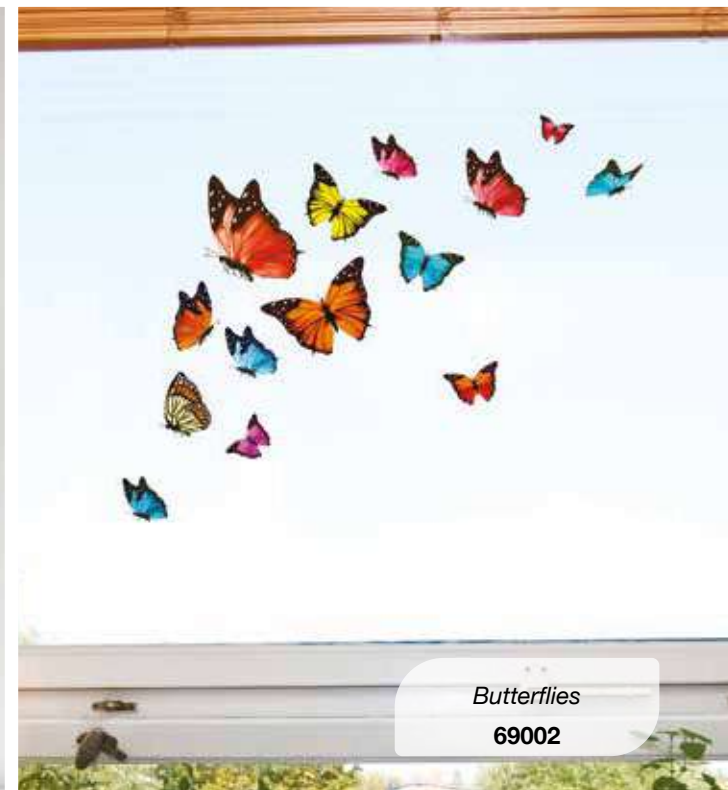

Cactus
69001

Butterflies
69002