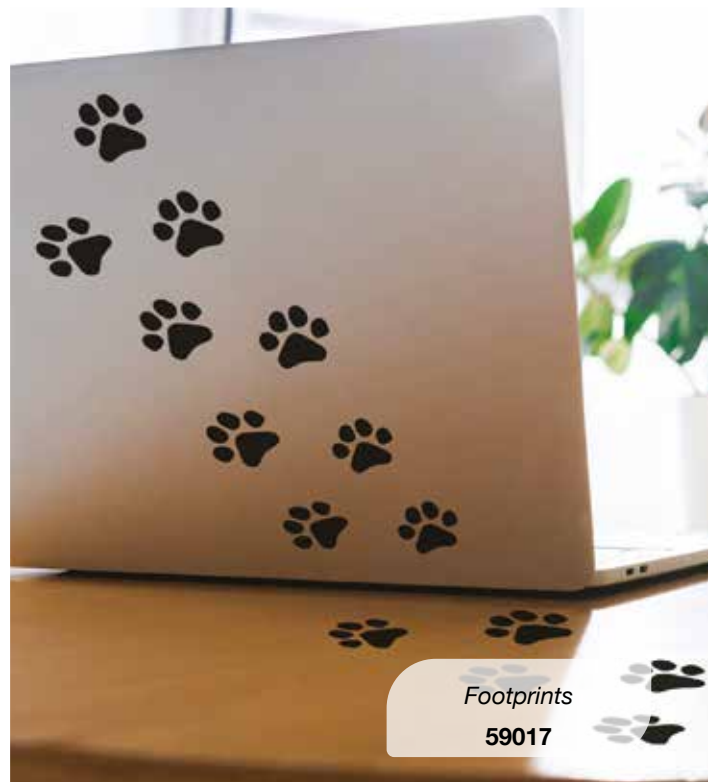

Pac-Man
59009

XS size

1 sheet 15x26 cm
Pack 15,5x34 cm

WALL STICKERS

Self-Adhesive

New