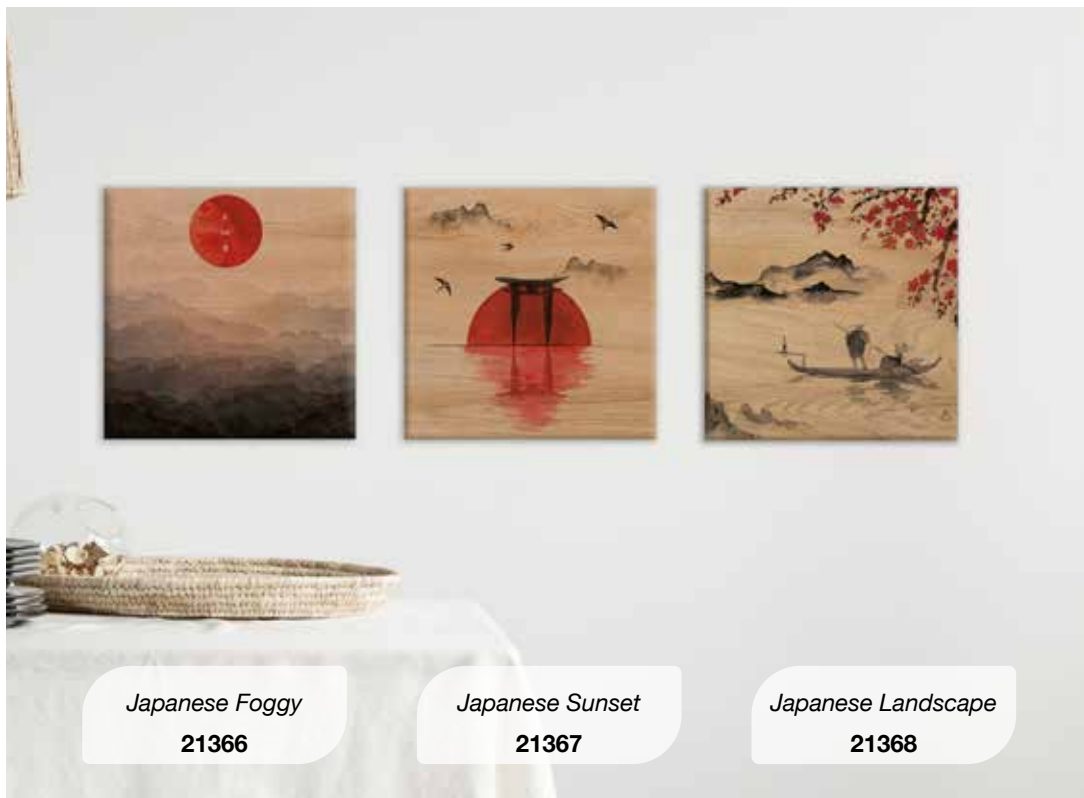

MDF Prints

On
Demand

LINE

HOOKS
INCLUDED

SPACERS
INCLUDED

Tropical Peacocks
21351

Tropical Forest
21352

Tropical Flamingos
21353

Japanese Foggy
21366

Japanese Sunset
21367

Japanese Landscape
21368

Red Flowers
21360

Pink Flowers
21361

Violet Flowers
21362

Foggy Pine Trees
21363

Quite Landscape
21364