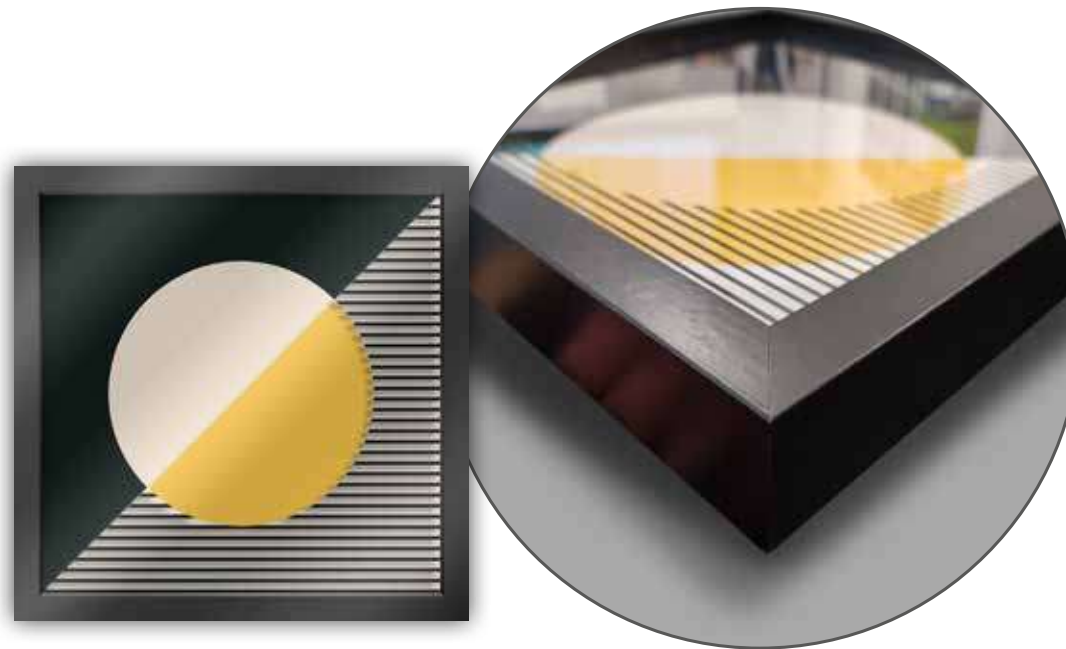

Product Available Soon

3D ART

Plexi

New

A new and original method to decorate the walls of your home or office. 3D Art combines a modern and refined design with a singular 3D effect due to the printing of the subjects two distinct levels. The print on plexiglass interacts with the background printed on paper, creating depth and giving the observer a sensation of movement, different from every point in which look at the picture.

M Size 30x30x3,75 cm

Pack: 30x30x4,25 cm