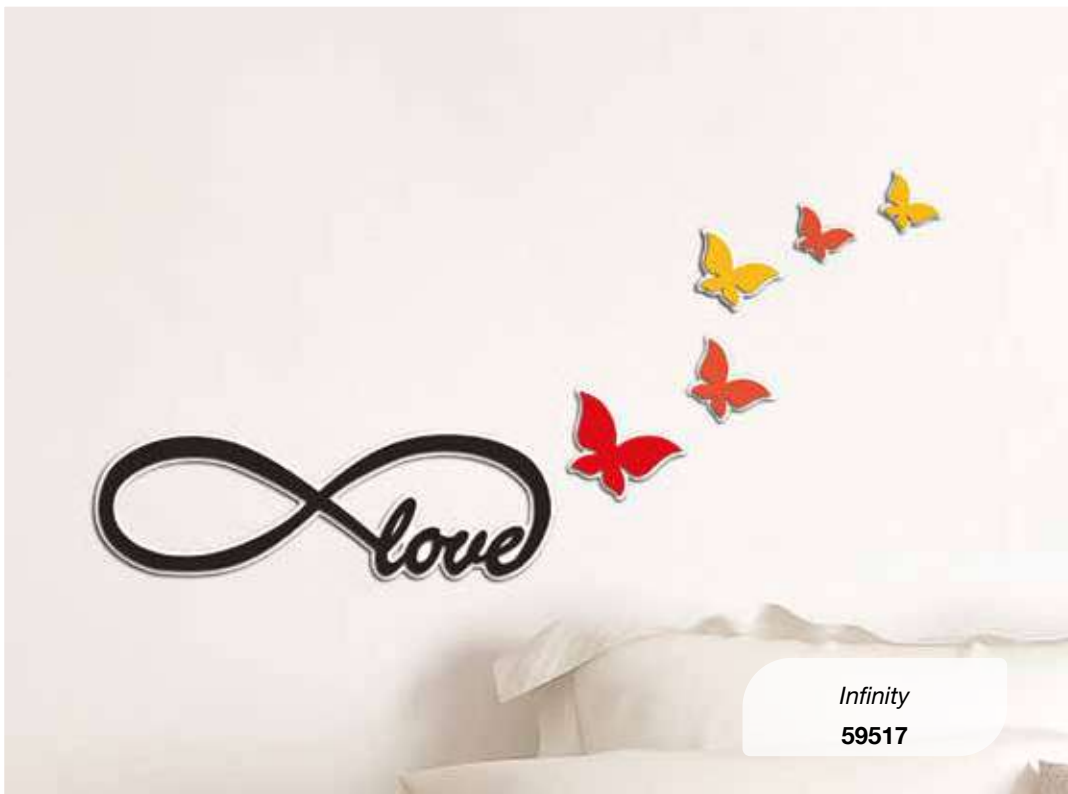

Infinity
59517