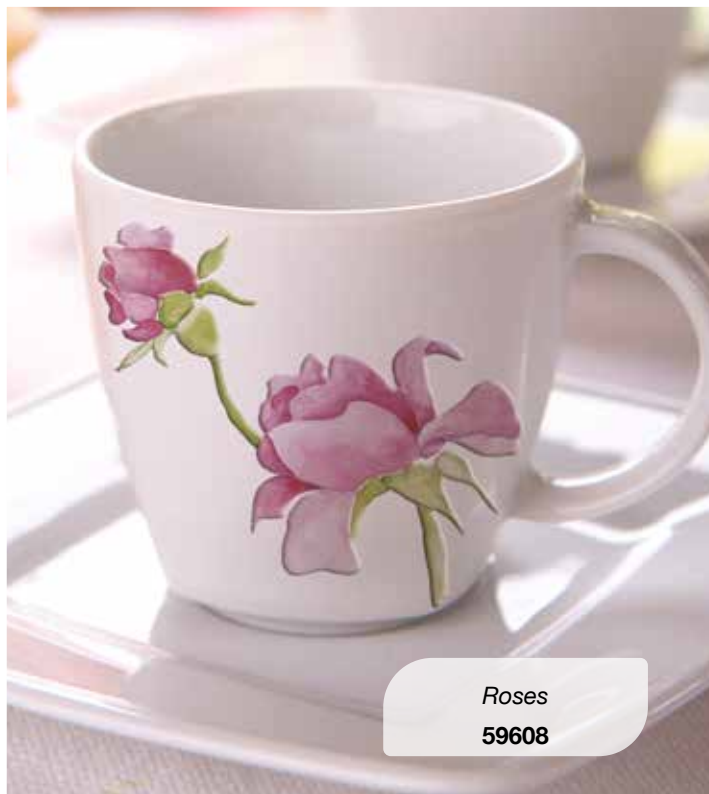

Colourful Fishes
59604

Roses
59608