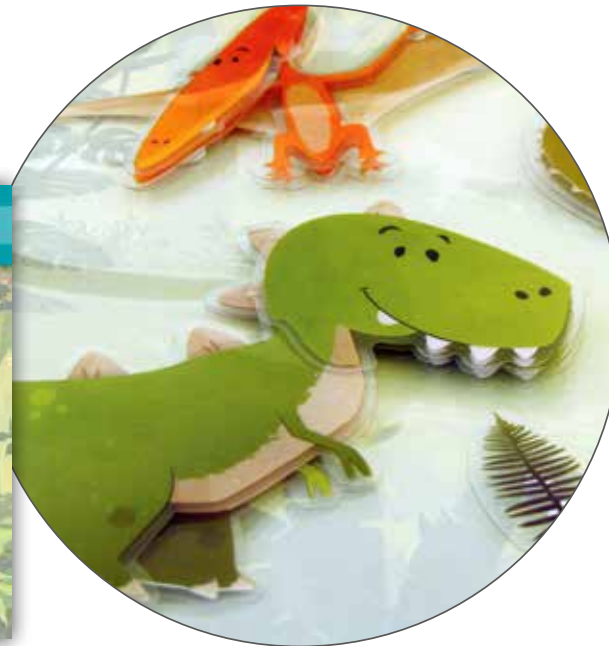

KIDS-3LEVELS

Self-Adhesive

3 Levels decor is one of the most popular decoration of Crearreda for kids' room. The 3 overlapped polypropylene sheets add to the pattern a unique tridimensional effect.

They can be easily applied and removed as a common sticker without leaving any trace of glue.

M Size 31x30 cm
Pack: 31,5x34 cm